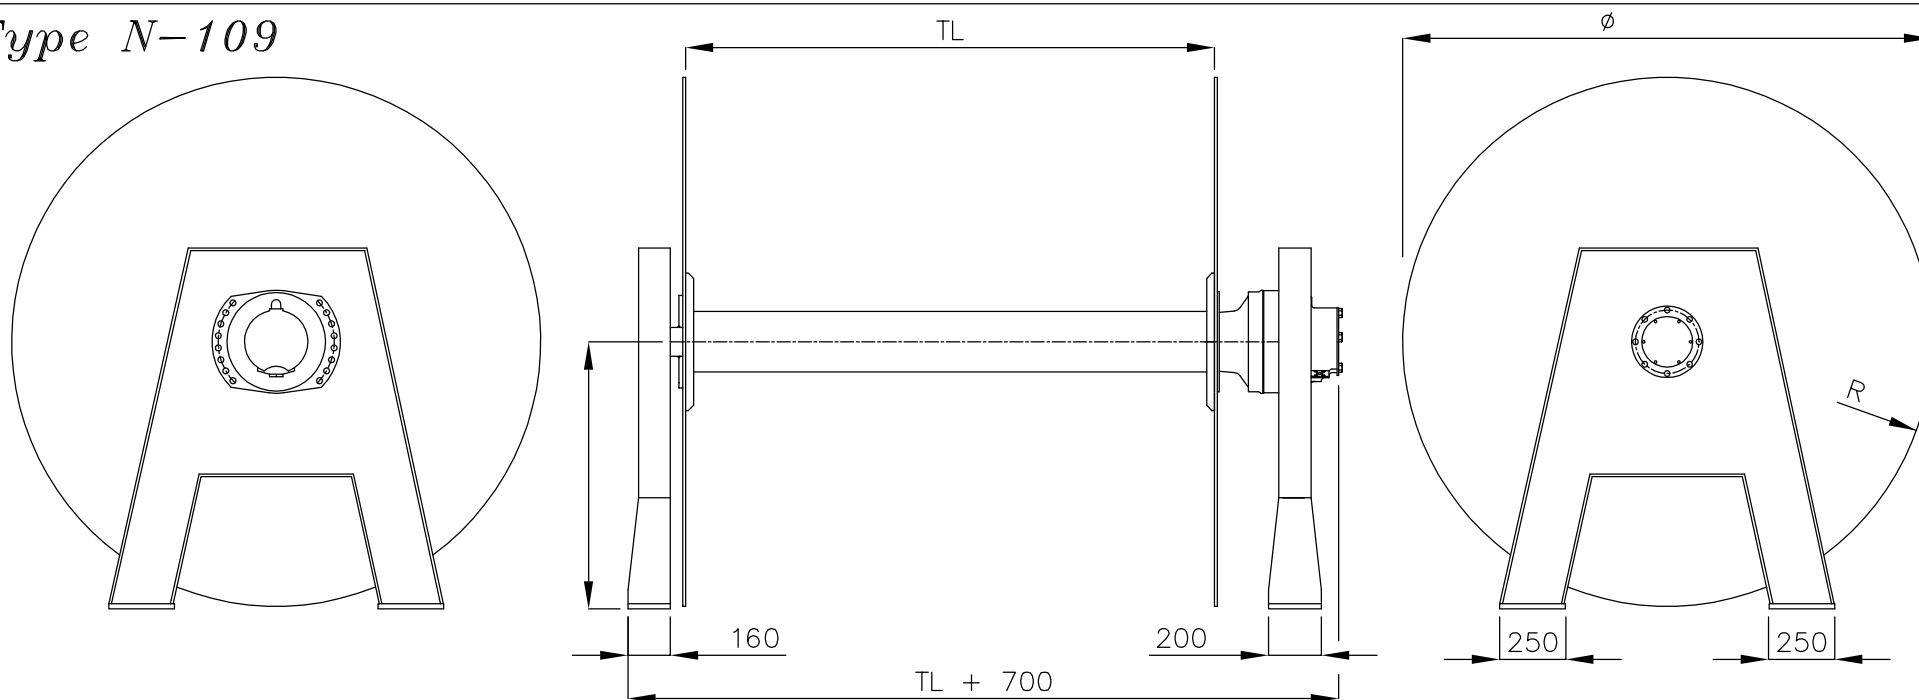

# NET DRUM

Type N-109

Specifications – NET DRUM N-109-03 MS50 Standard

Motor	: Poclairn	Drumplate	: 10 mm veldox 700	Capacity :
Motortype	: MS50	Drumdimension	: $\phi$ x $\phi 229$ x mm.	$(R^2 \text{ in m} \times 3.14 - 0.06) \times \text{TL in m} = \text{m}^3$
Pull at 250 Bar	: 16 tons	Brake	: Hydraulic brakevalve	Surface Sandblasted, metallized + 2 componet paint