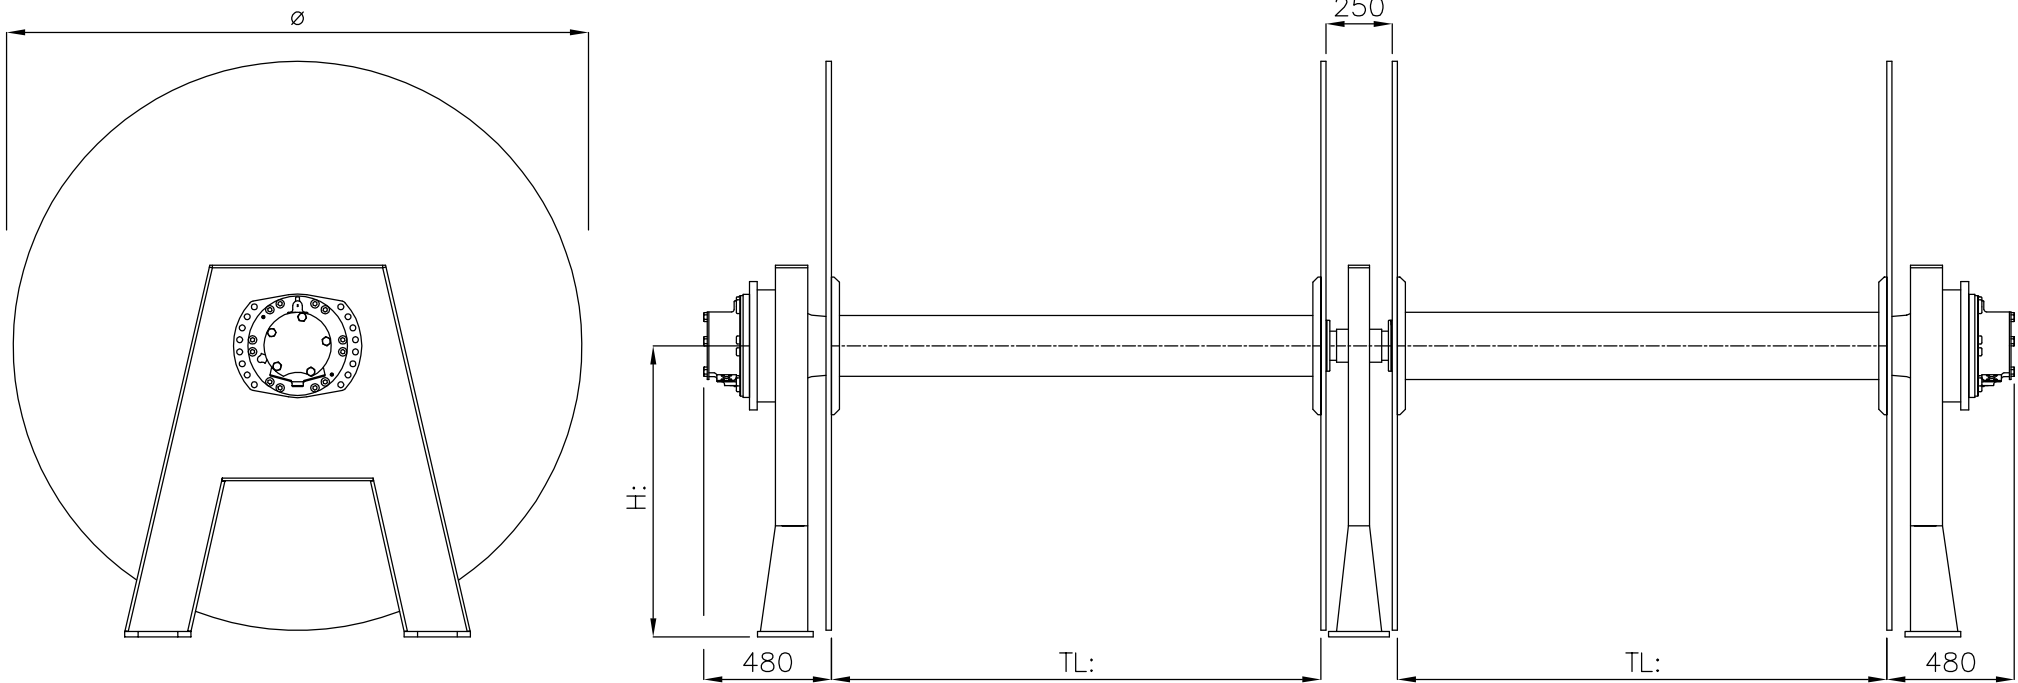

# DOUB. NET DRUM

Type DN-109

Specifications – DOUB. NET DRUM DN-109-02 MS50 Standard

Motor	: 2 pc. Poclairn	Drumplate	: 10 mm veldox 700	Capacity :
Motortype	: MS50, 6 l	Drumdimension	: $\phi$ x $\phi$ 230 x mm.	$(R^2 \text{ in m} \times 3.14 - 0.06) \times \text{TL in m} = \text{m}^3$
Pull at 250 Bar	: 16 tons	Brake	: Hydraulic brakevalve	Surface Sandblasted, metallized + 2 componet paint